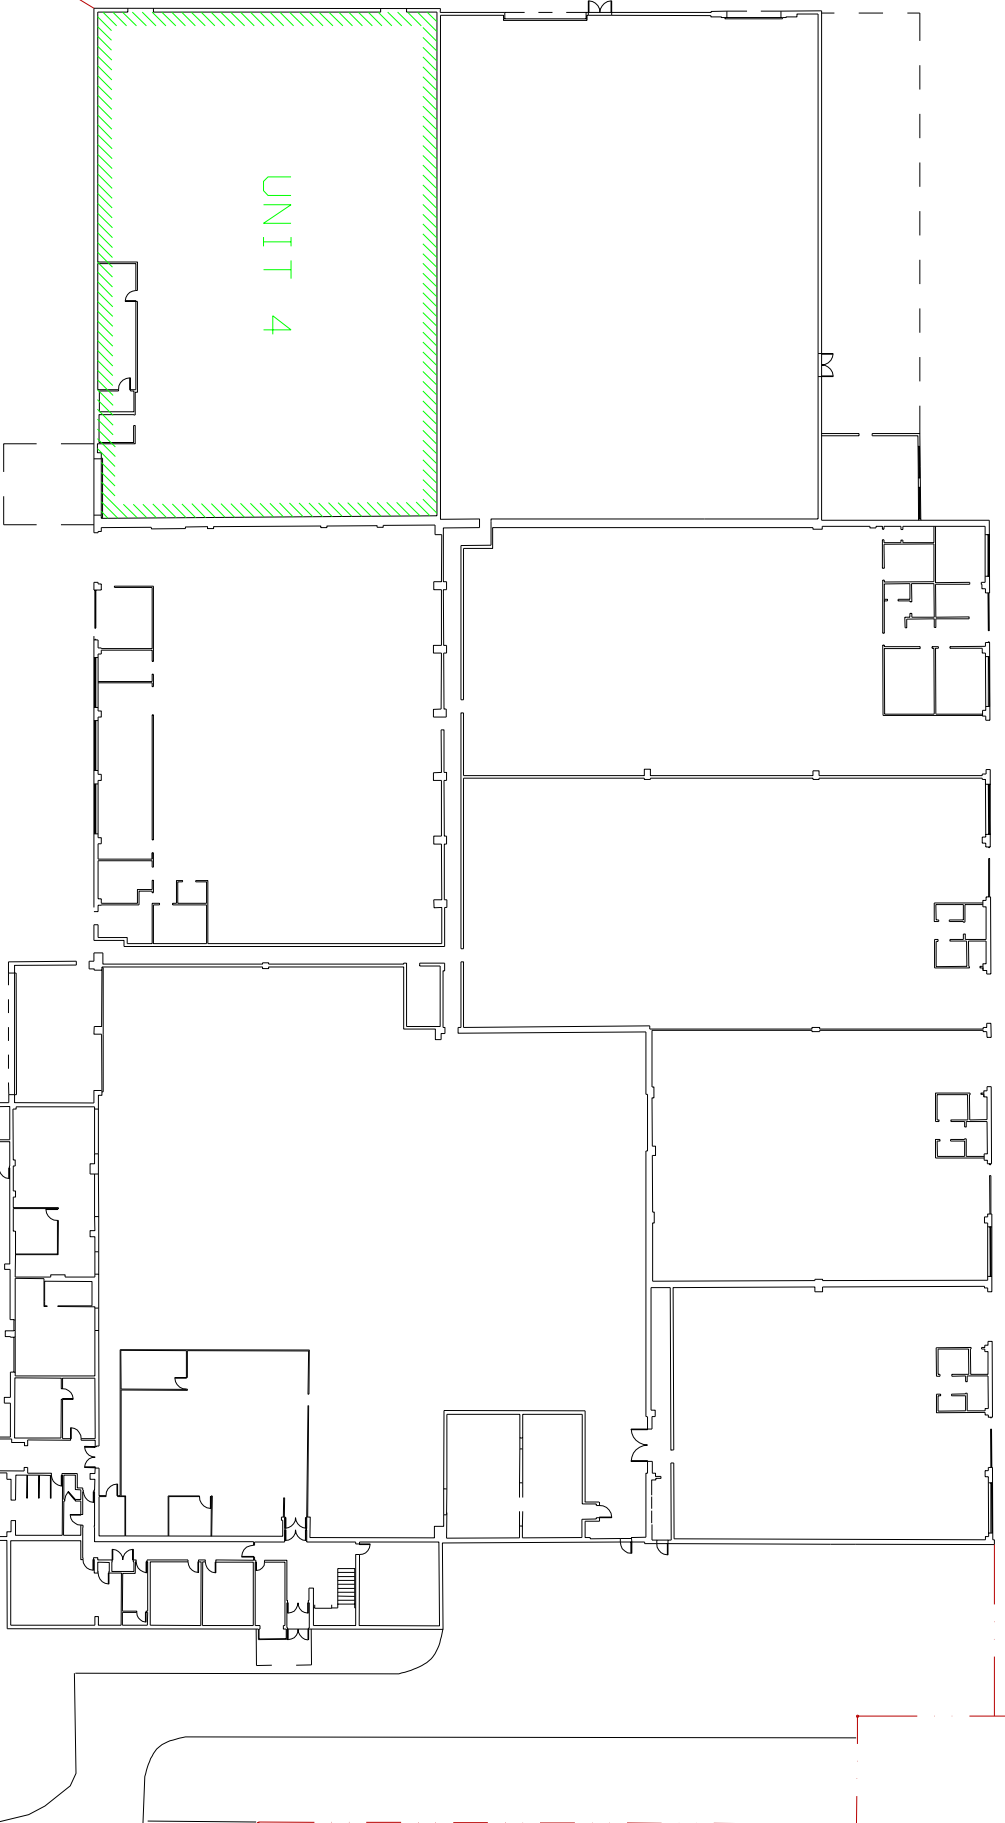

UNIT 4, MILL PLACE, WROTHAM 1:500

GATE

GATE

SUB STATION

UNIT 4